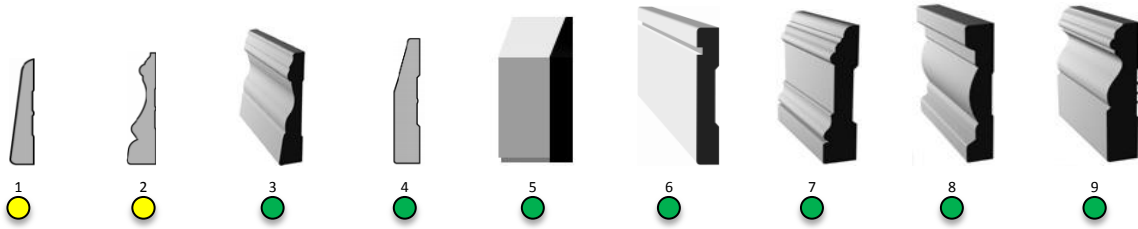

Door & Window Casing