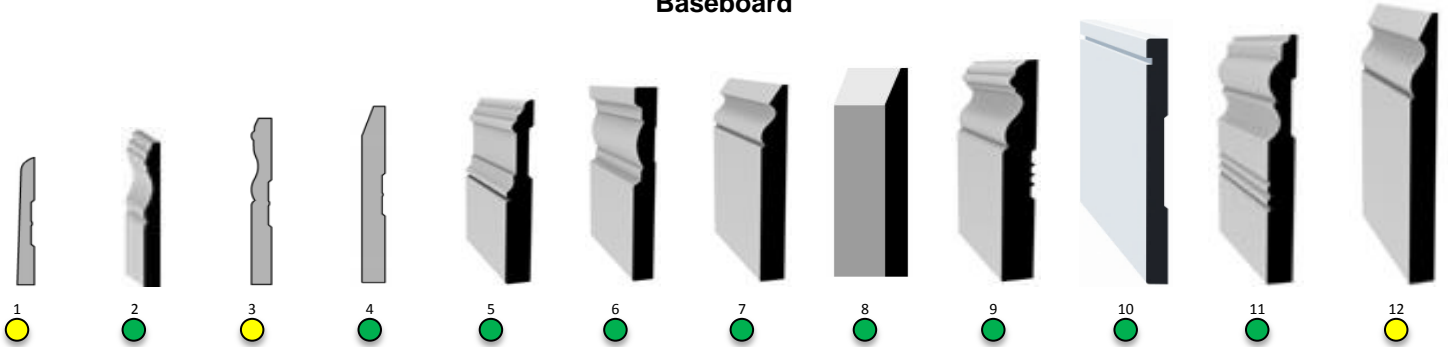

MOULDING PROFILES

EZ Wood Products (2004) Inc.
21 Glendale Avenue B4C 3J4
Lower Sackville Nova Scotia
☎ 902.865.1334 📠 902.865.8377
EZWOODPRODUCTS.COM

Door & Window Casing

Baseboard

Crown Moulding

Header, Flat Stock

Odds & Ends

Above images are NOT drawn to scale and profile may differ slightly from actual product. Free samples are available in our showroom.